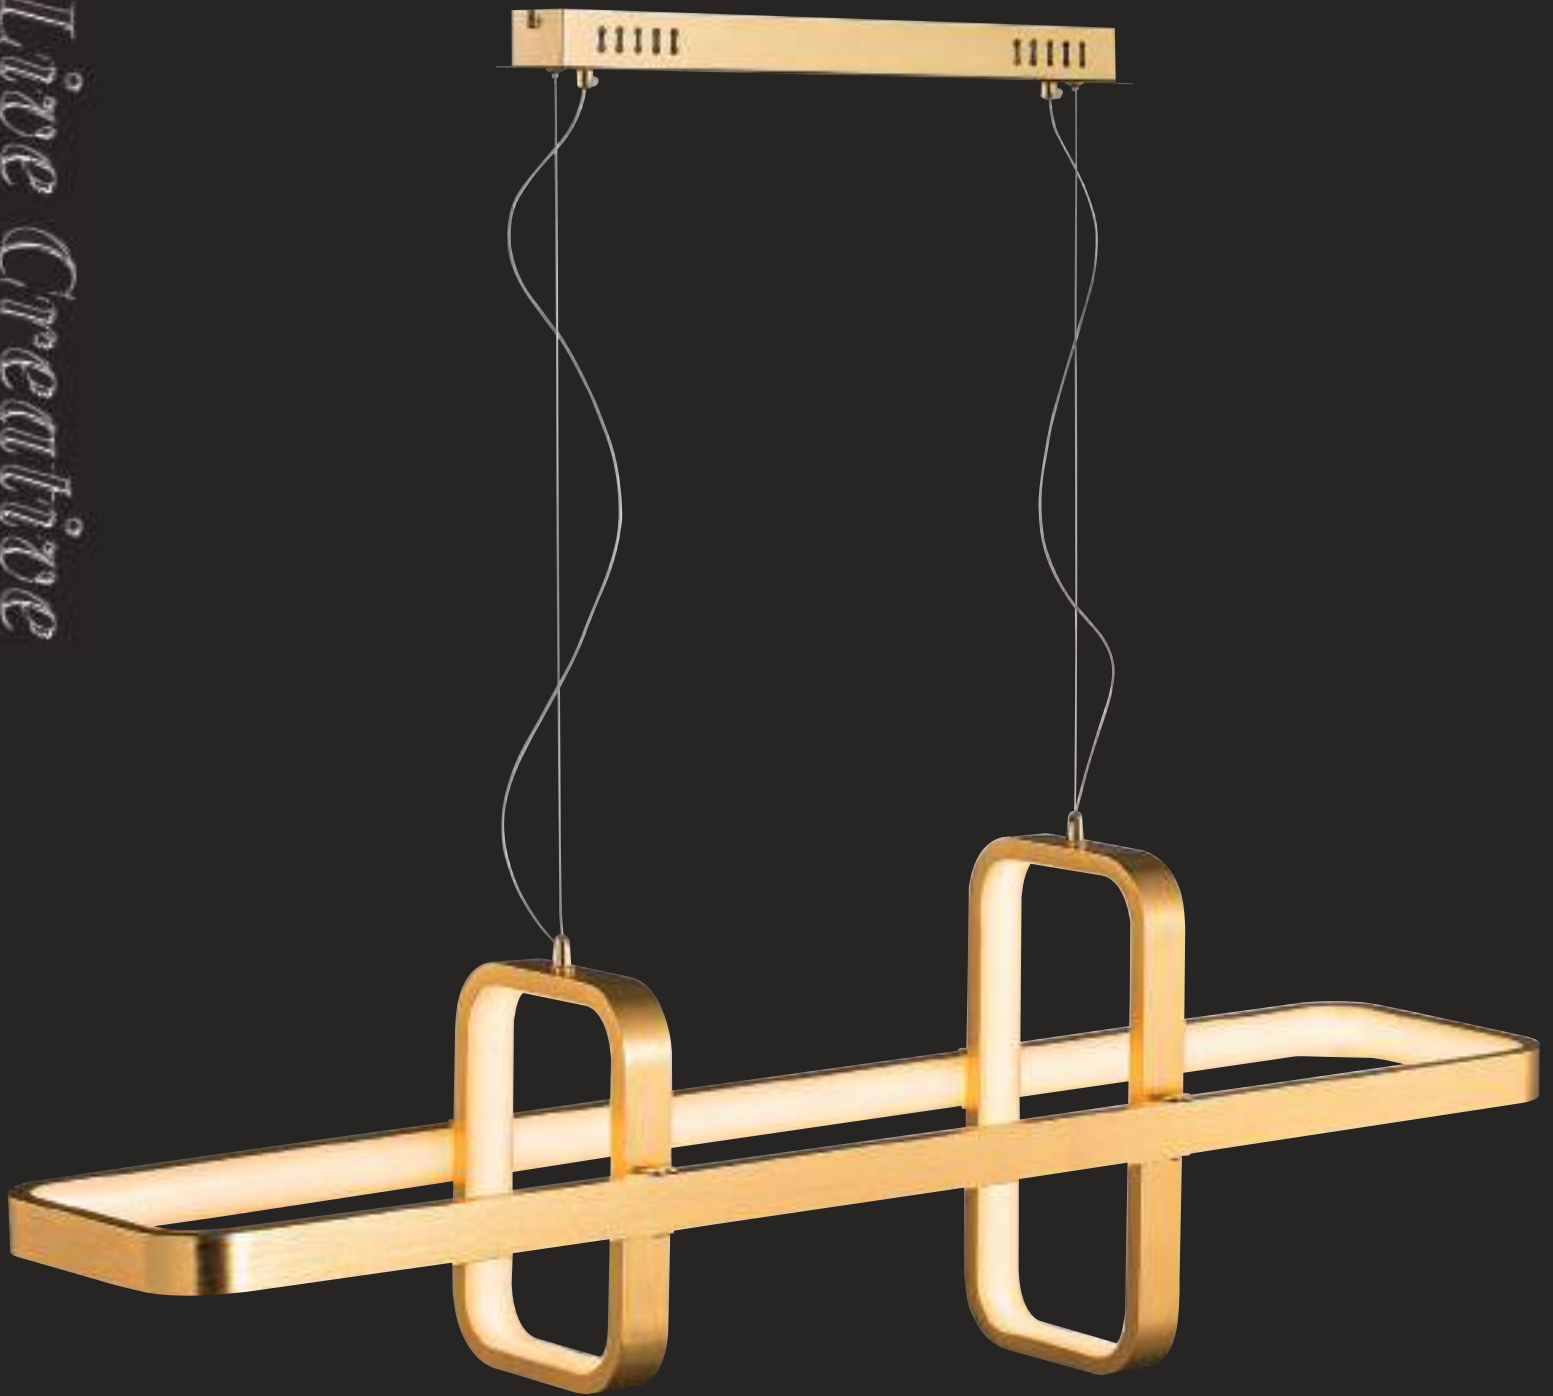

Live Creative

LC-70501 ★

24000

- ★ Size L1200 W250 H400
- ★ Light Source 附 LED 85W / 3000K
- ★ Material 鋁製品、金色