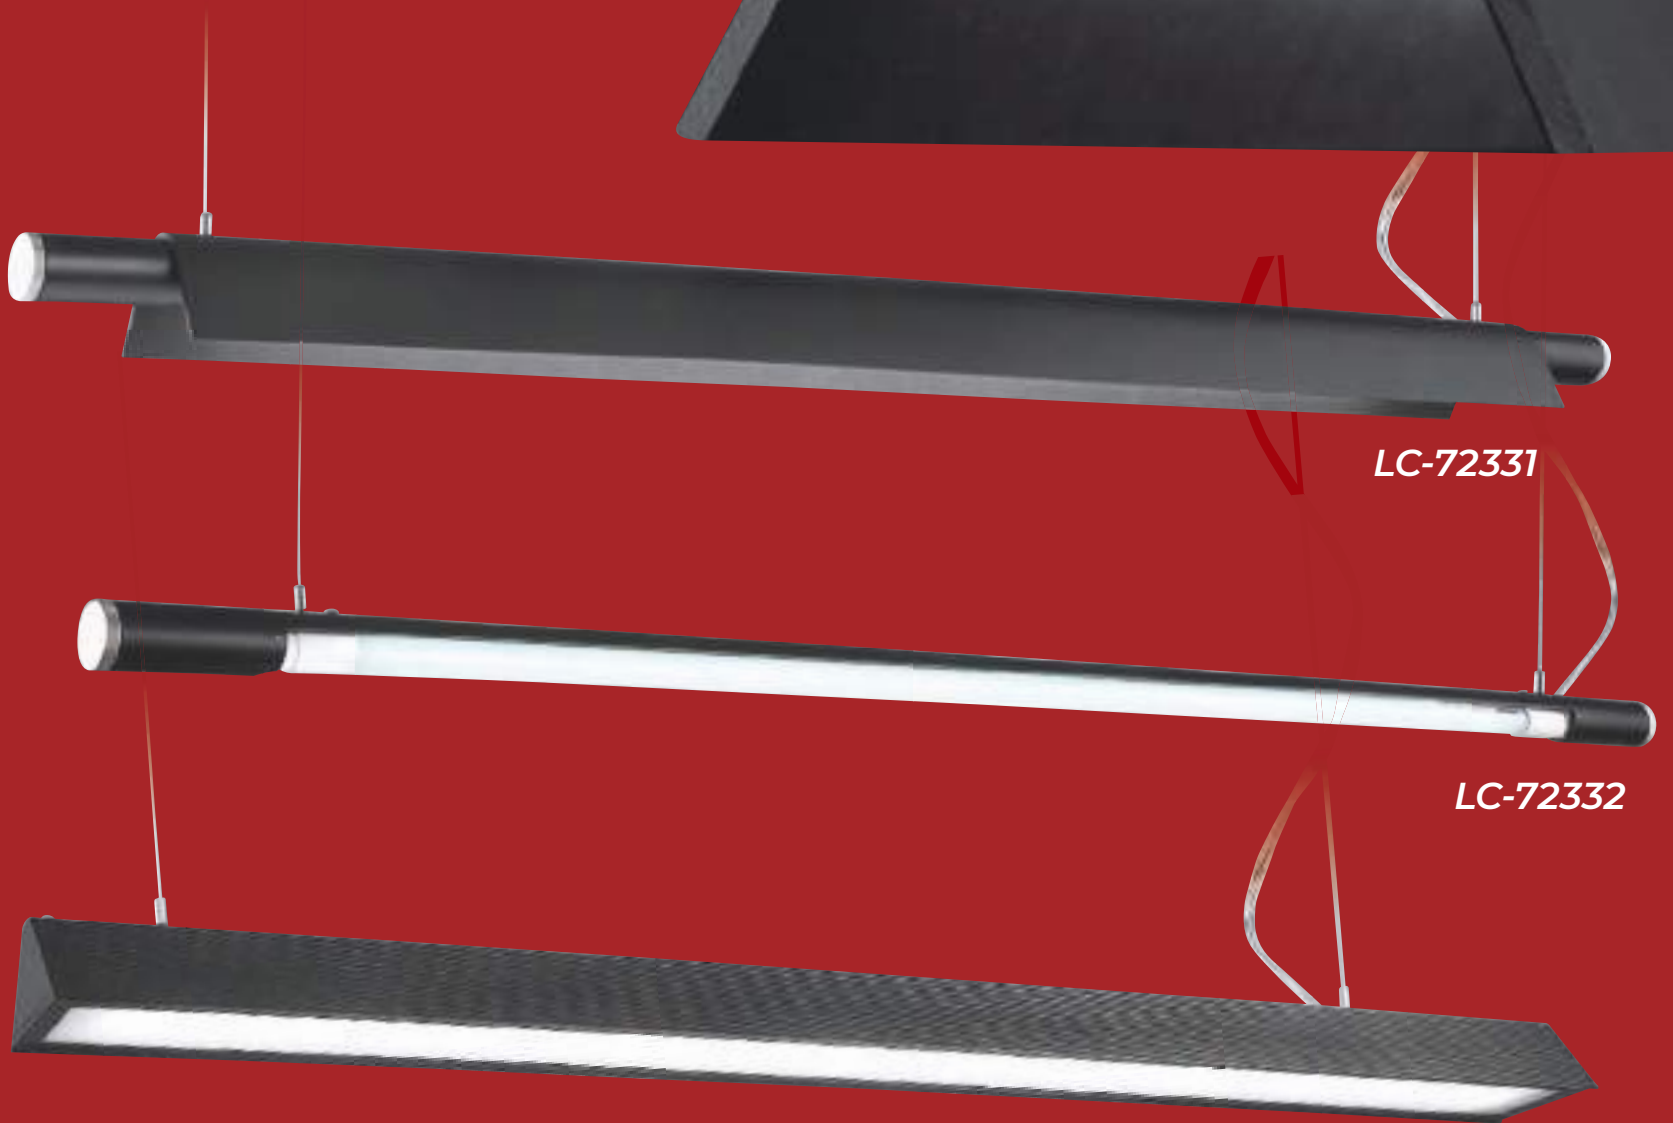

LC-72331

LC-72332

LC-72333

LC-72331 ☆

6000

- ★ Size L1420 W90 H75
- ★ Light Source 贈 T8 LED 20W X 1 / 3000K / 6000K
- ★ Material 鋁製品、黑色、ACRYLIC

LC-72332 ☆

5000

- ★ Size L1420 W40 H40
- ★ Light Source 贈 T8 LED 20W X 1 / 3000K / 6000K
- ★ Material 鋁製品、黑色

LC-72333 ☆

5000

- ★ Size L1240 W80 H58
- ★ Light Source 贈 T8 LED 20W X 1 / 3000K / 6000K
- ★ Material 鋁製品、黑色