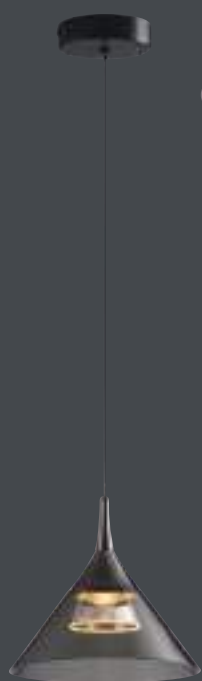

Titanium Steel black

LC-70921 ★

5200

- ★ Size Ø200 H200
- ★ Light Source 附 LED 7W / 3000K
- ★ Material 導光板、電鍍鈦鋼黑