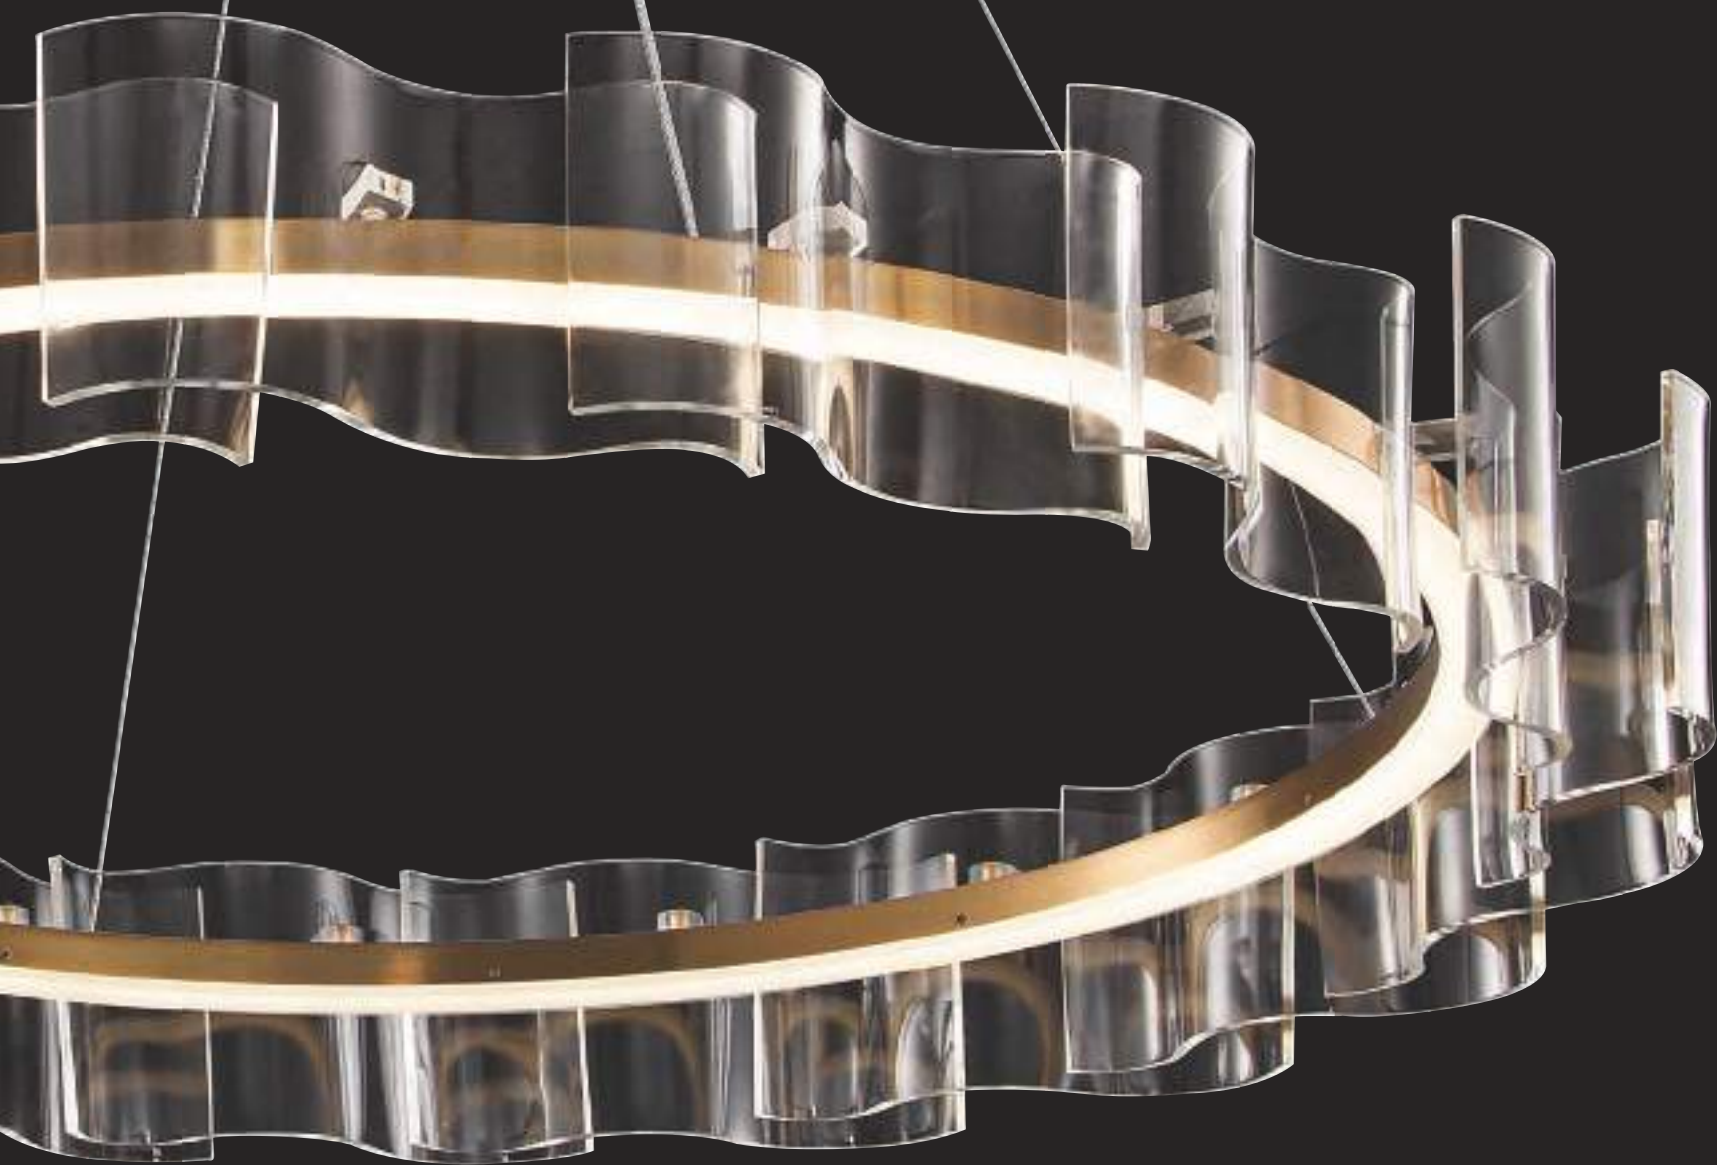

Live Creative

LC-72061 ★

30000

- ★ Size Ø800 H110
- ★ Light Source 附 LED 35W 可分段切换光色 3000K/4000K/6000K
- ★ Material 鋁製品、ACRYLIC、金色