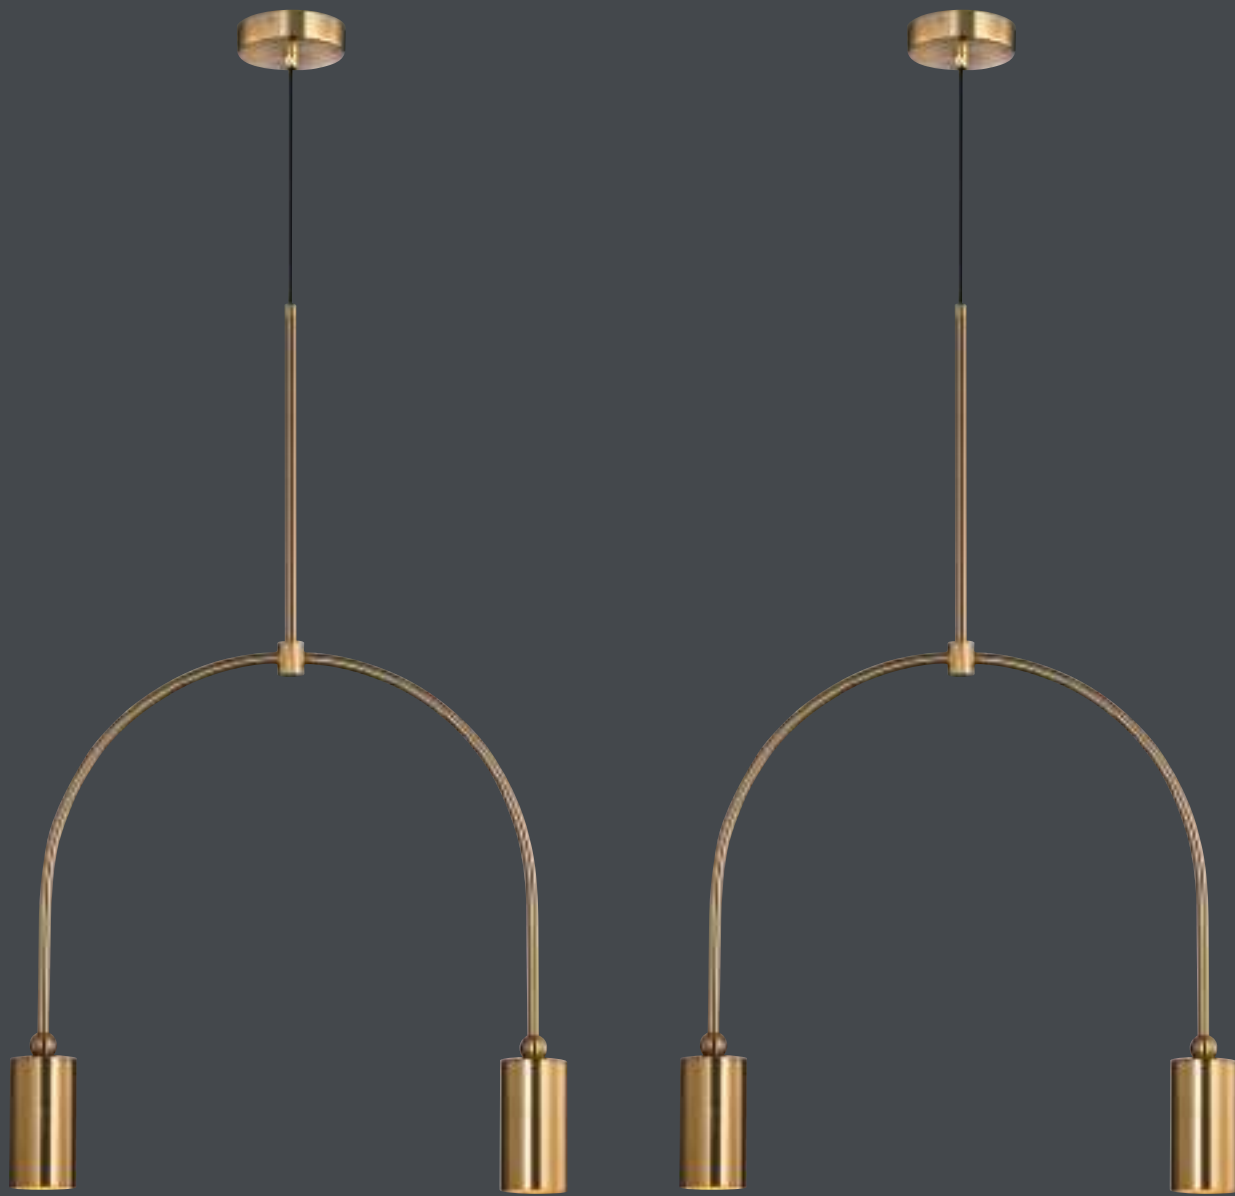

LC-70811 ★

7600

- ★ Size L500 W60 H810
- ★ Light Source 贈 GU10 X2 / 3000K
- ★ Material 鋼材、古銅金