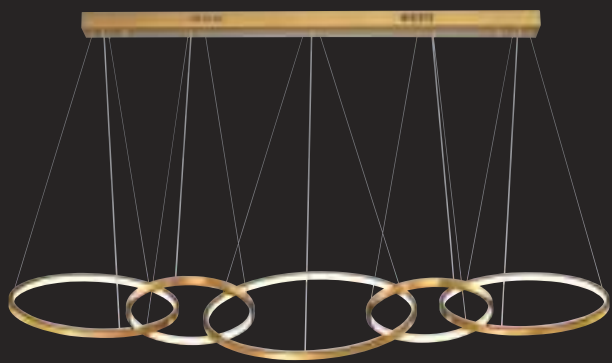

LC-71061 ★

26000

- ★ Size L1400 W500 H300~1200
- ★ Light Source 附 LED 100W / 3000K
- ★ Material 鋁製品、金色