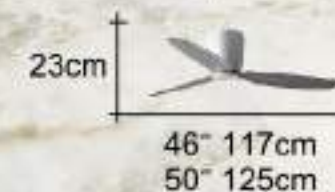

可訂製 46"

With a modern design, Streamline has been designed in light grey or white, with a modern, minimalist look. It is a perfect choice for your living room, and is guaranteed to add a touch of elegance.