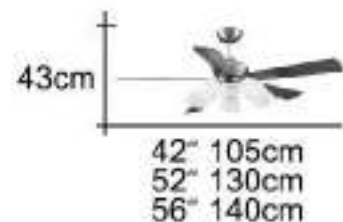

あなたの生活方式のシーリングファン

WITH GLOBAL FAN
Compatible SMART

DC65-627
$20,600

56" DC 省電馬達
直流變頻

- ・牙白 手工烤漆 主體
- ・胡桃紋 木質合板葉片
- ・六段正反轉 微電腦無線遙控
- ・燈具電子式分段控制
- ・手工流水石紋玻璃
- ・E27X5 E12X1 燈管另計

可訂製 52" 42"

DC65-670
$20,600

56" DC 省電馬達
直流變頻

- ・牙白 手工烤漆 主體
- ・木質合板葉片
- ・六段正反轉 微電腦無線遙控
- ・燈具電子式分段控制
- ・手工流水石紋玻璃
- ・E27X5 E12X1 燈管另計

可訂製 52" 42"