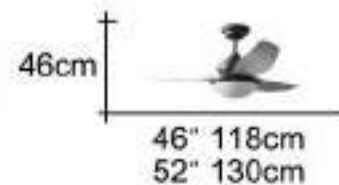

SWING CEILING FAN
Character

本機、吹風、がセットになったタイプ。扇葉長さ約460mmの薄型設計でマンションなどの低天井空間でも圧迫感を感じさせない設計です。

DC21-531
$20,500

52" DC 省電馬達
直流變頻

可訂製 46"

- 黒古銀 手工烤漆 主體
- 3D 木質 超電葉片 橡木紋
- 六段正反轉 微電腦無線遙控
- 專利設計 M583896
- 燈具電子式分段控制
- E27 x 3 E12 x 1 燈管另計
- 建議使用16w以下 LED省電燈泡
- 扇葉總尺寸 小於 135 x 65 mm