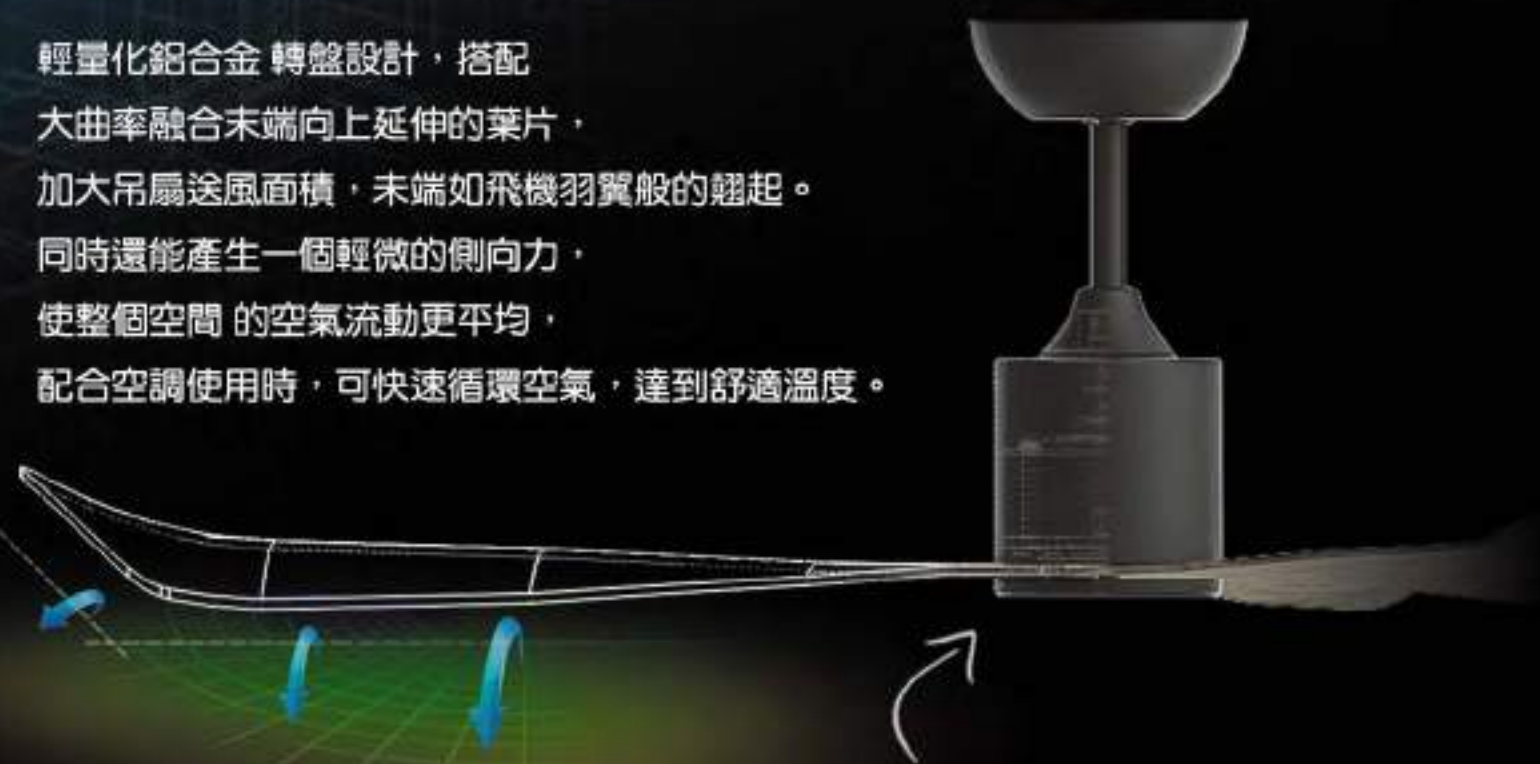

全新木質翹尾葉片設計，高工藝和美感的呈現

將簡約美學和功能性結合在一起，獨特羽翼造型葉片，大弧度的曲面設計，給吊扇增加了不少美感。更能為空間點綴加分，詮釋出生活的品質與格調。專利權號 M583896

Craftsmanship and innovation combination.

Our designers combine aesthetic ,simplicity and functionalism to create the unique wing-shaped blades. Large curved surface design provide more air volume and also perfectly furnish any modern or contemporary style home.

輕量化鋁合金轉盤設計，搭配大曲率融合末端向上延伸的葉片，加大吊扇送風面積，末端如飛機羽翼般的翹起。同時還能產生一個輕微的側向力，使整個空間的空氣流動更平均，配合空調使用時，可快速循環空氣，達到舒適溫度。

DC motor with aluminum flywheel makes the ceiling fan lighter and also reduces the load on the ceiling.