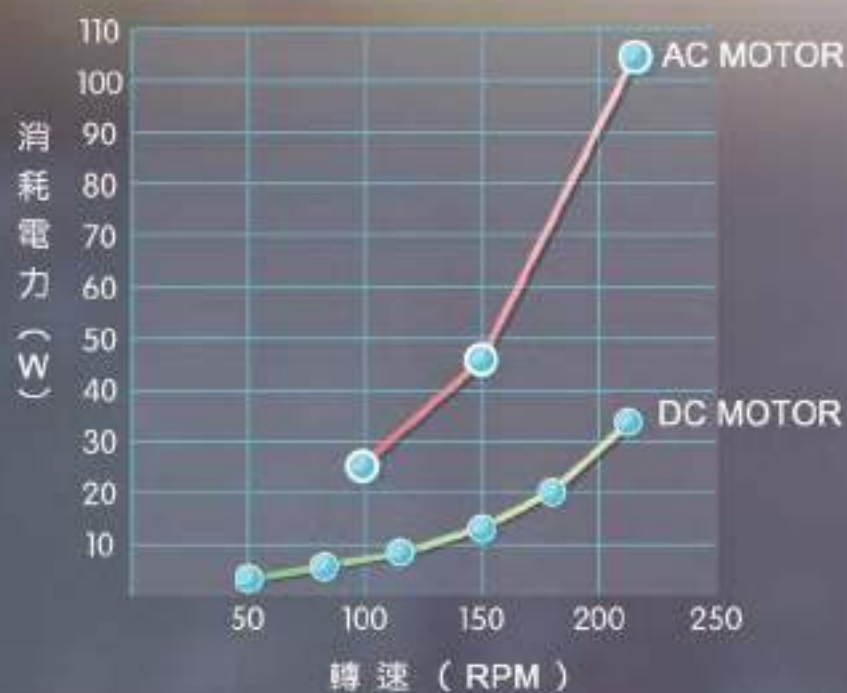

超省電 SAVE POWER

直流省電馬達的先進的設計，大幅提高運轉效率。相較於傳統馬達，有效節省65%以上電力。

檔速	VI	V	IV	III	II	I
瓦特/W	30	20	13	9	6	3
轉速/分	210	180	150	120	80	50

型號	馬達特性	適用層數	轉速 / 分 高 中 低			瓦特 / (W) 高 中 低			電積	重量 (公斤)
60"	188X22m/m	6以上	210	150	100	105	46	23	2.3	13
56"	188X20m/m	5-6	230	150	98	100	45	21	1.9	11
52"	188X15m/m	4-5	226	151	98	95	44	22	1.64	9
42"	153X12m/m	2-3	230	172	98	49	26	11	1.4	6

將財DC馬達高速運轉時，KWH是約32.6小時的運轉可能。台灣ではKWHは換算すれば、一元当りは約15.5時間使えます。