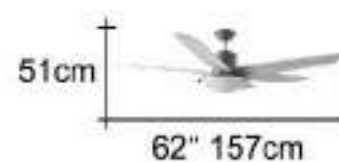

※此系列 環境選擇與注意事項
請參考 P.5 說明。