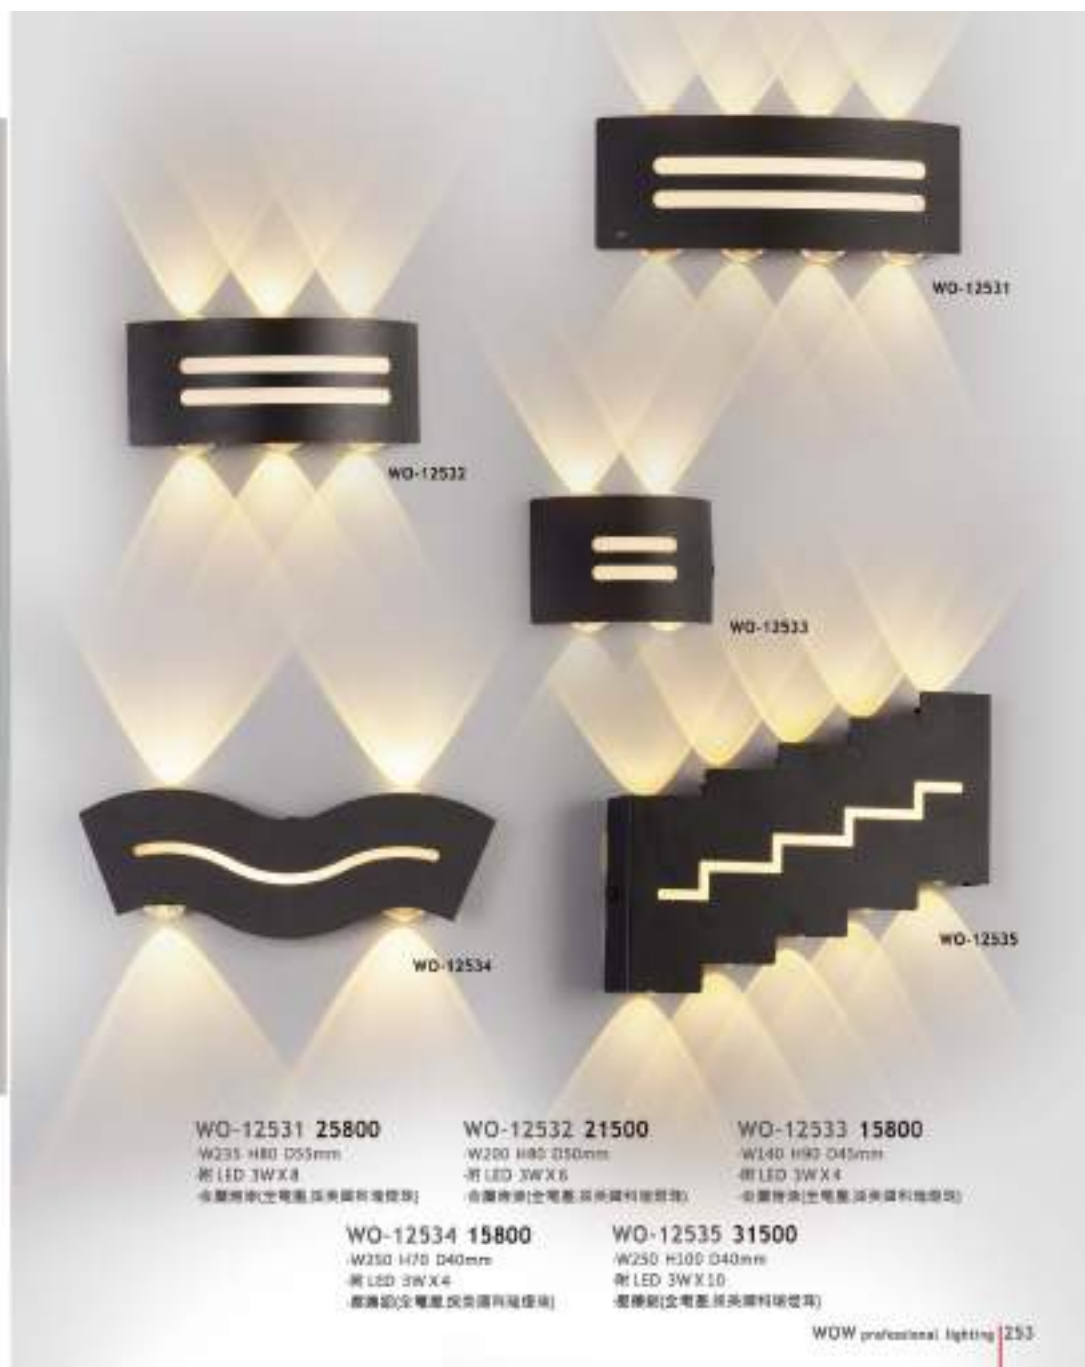

WO-12531 25800
W235 H80 D55mm
附 LED 3W X 8
金屬烤漆(全電壓)及鋼材噴漆噴珠

WO-12532 21500
W200 H80 D50mm
附 LED 3W X 6
金屬烤漆(全電壓)及鋼材噴漆噴珠

WO-12533 15800
W140 H90 D45mm
附 LED 3W X 4
金屬烤漆(全電壓)及鋼材噴漆噴珠

WO-12534 15800
W250 H70 D40mm
附 LED 3W X 4
鍍銀鋁(全電壓)及鋼材噴漆噴珠

WO-12535 31500
W250 H100 D40mm
附 LED 3W X 10
鍍銀鋁(全電壓)及鋼材噴漆噴珠