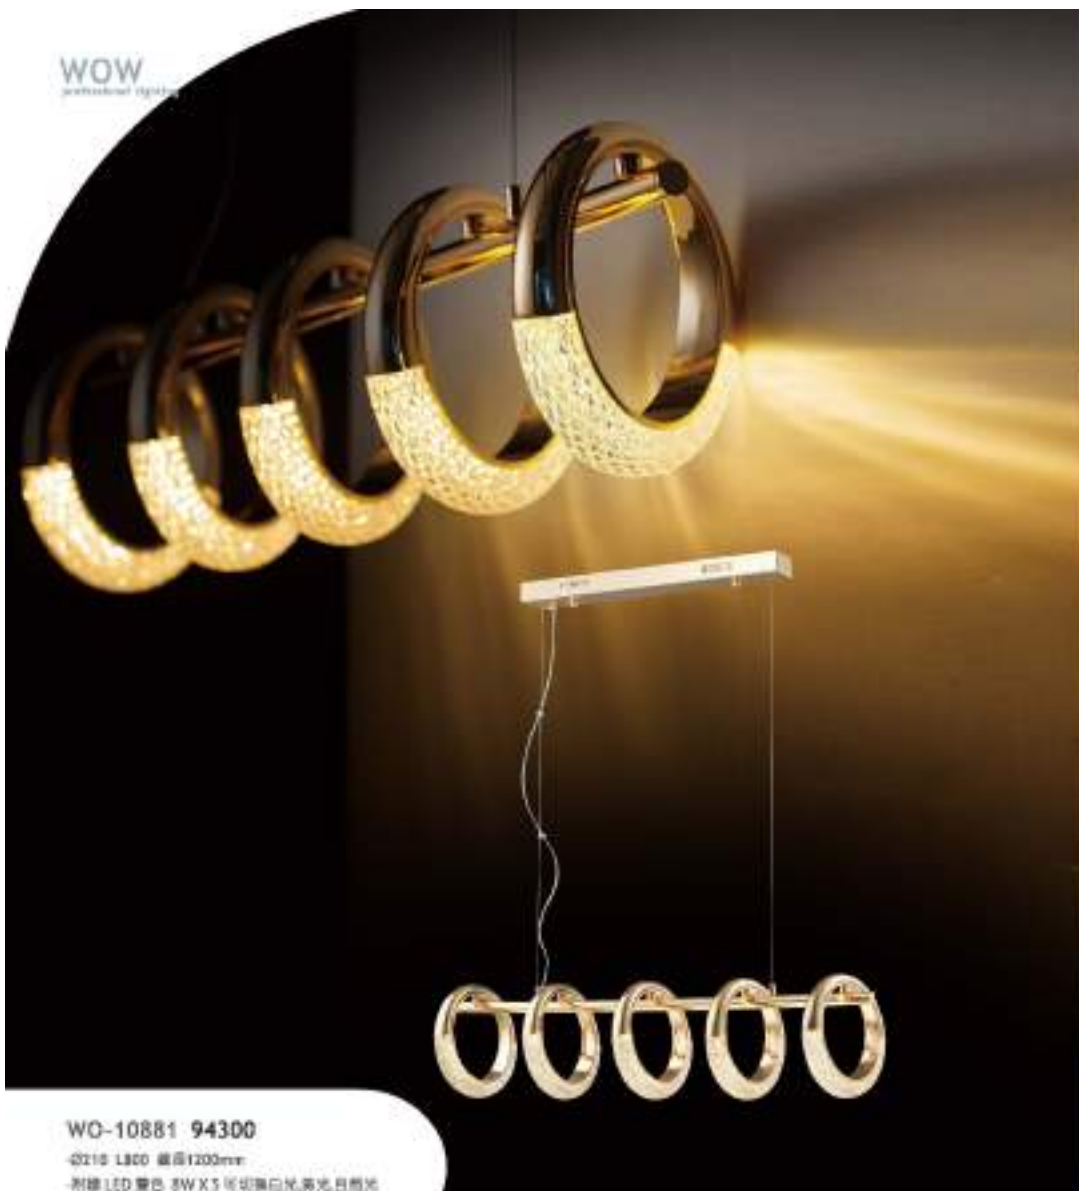

WO-10881 94300

Ø210 L800 最高1200mm
附贈 LED 黃色 8W X 5 可切換白光/黃光/自然光
鍍材電鍍 水晶砂膠光力量(可調可鎖角度)