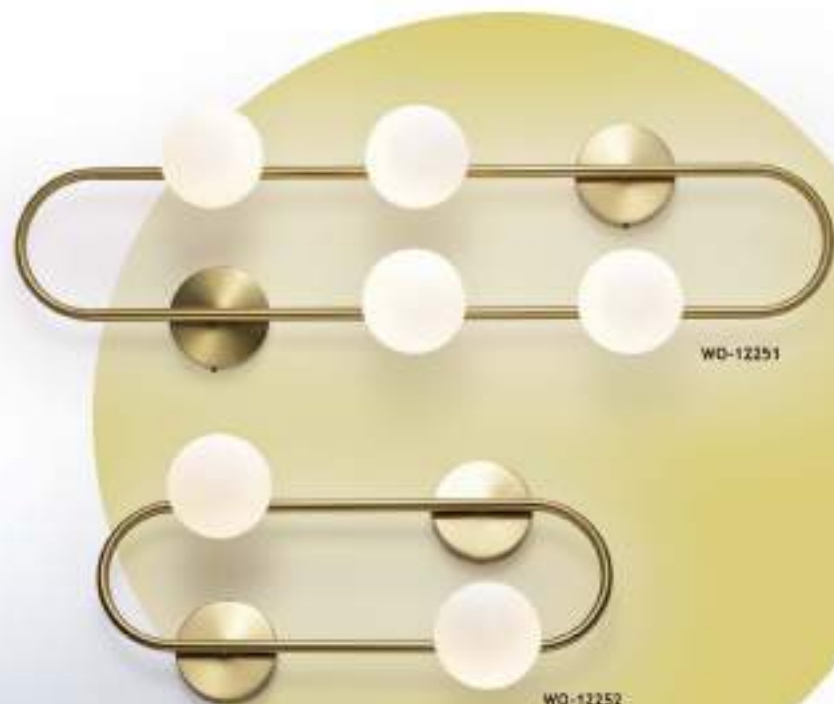

WO-12235

WO-12236

WO-12237

WO-12238

WO-12241

WO-12242

WO-12241 15800
WO-12242 15800
-W310 H130 D20mm
LED 10W 白光
全罩型LED

WO-12251