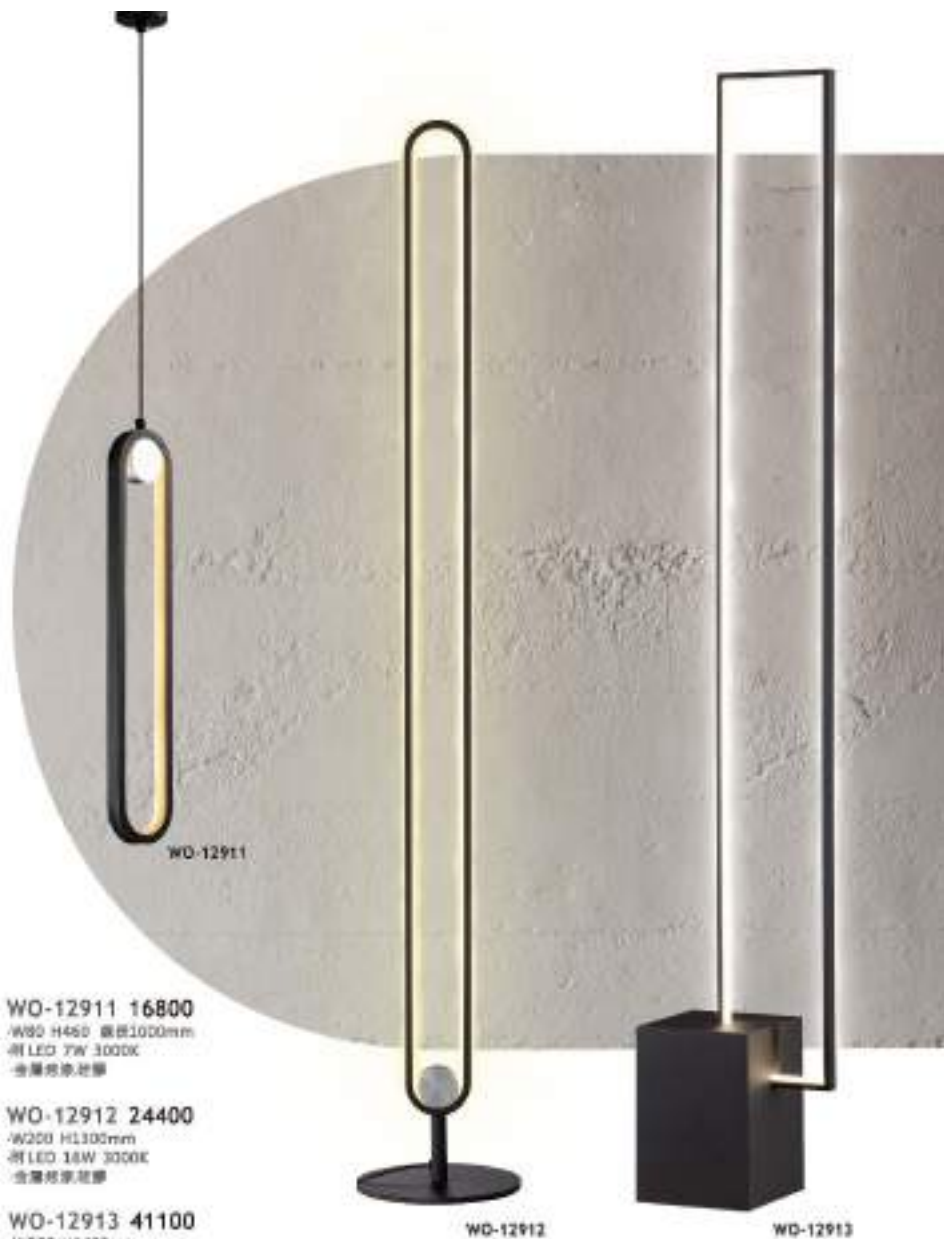

WO-12911

WO-12911 16800
W80 H460 燈長1000mm
附 LED 7W 3000K
金屬烤漆底座

WO-12912 24400
W200 H1300mm
附 LED 18W 3000K
金屬烤漆底座

WO-12913 41100
W200 H1400mm
附 LED 40W 3000K
金屬烤漆

WO-12912

WO-12913