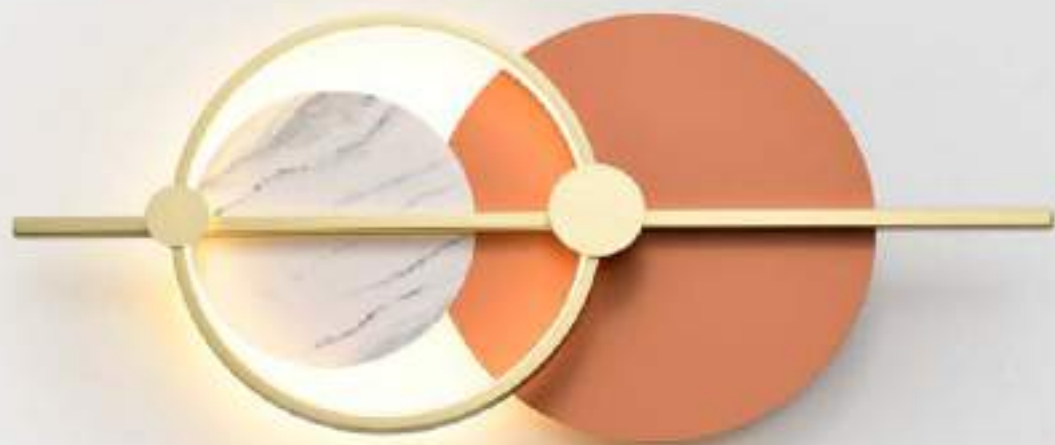

■ PY6-1602 6333
W480 H400 D70mm
LED 10W / 三色變光
金屬烤漆

PY6

Light of Time

Luxury enjoyment series

■ PY6-1611 5666
L350 H350 D45mm
LED 23W / 三色變光
金屬烤漆

PY6
Frequency
Luxury enjoyment series

■ PY6-1621 8000
W650 H420 D75mm
LED 23W (3000K)
金屬烤漆、壓克力