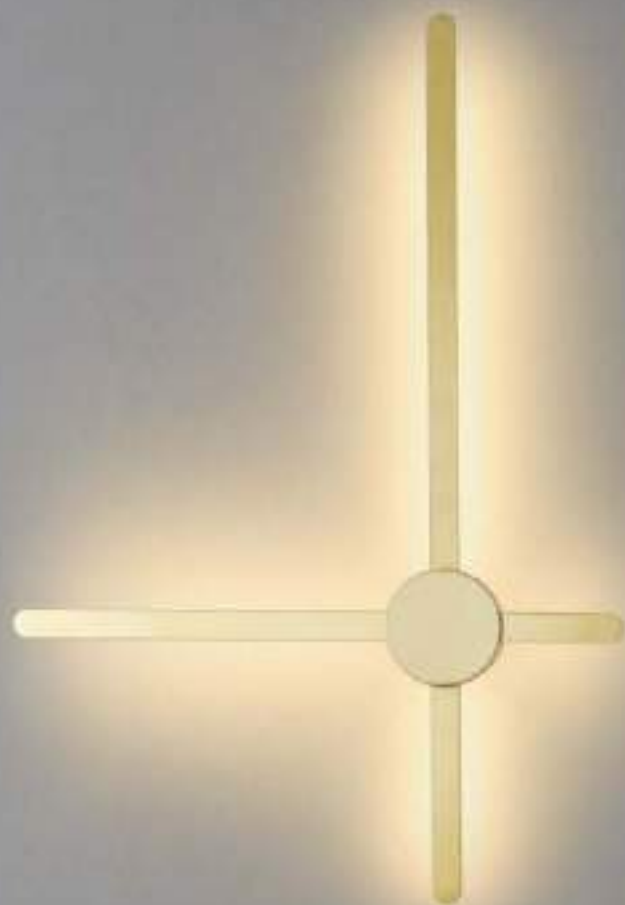

■ PY6-1721 4666
L80 H620 D85mm
LED 12W (3000K)
金屬烤漆、壓克力