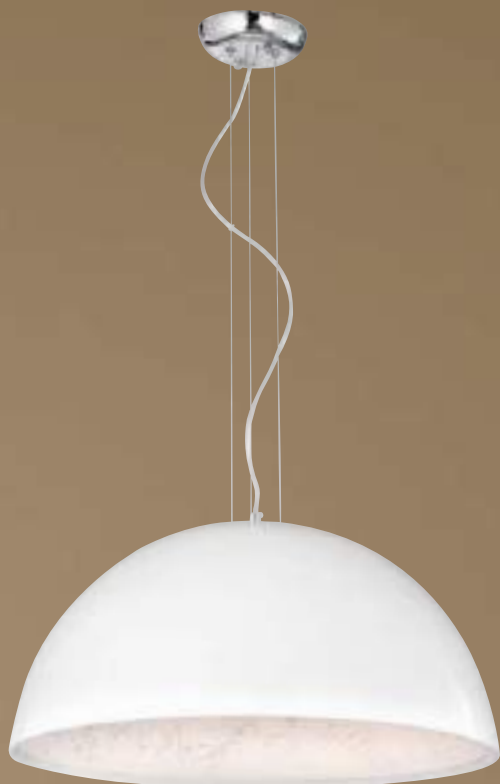

PY6-3351
PY6-3354