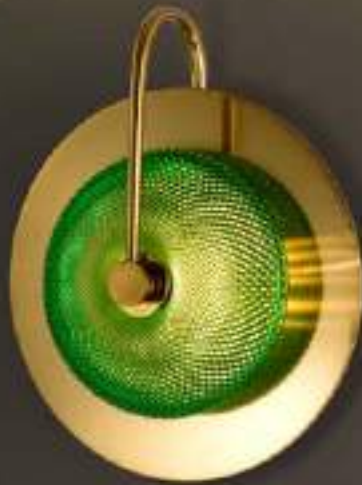

PY6-1912

■ PY6-1911 5000
W250 H250 D90mm
附贈G9 LED x 1
金屬電鍍

■ PY6-1912 7666
W250 H310 D120mm
LED 7W (3000K)
金屬電鍍、玻璃(墨綠)

■ PY6-1913 8333
Ø200mm
E14 x 1 (另計)
銅製品、雲石