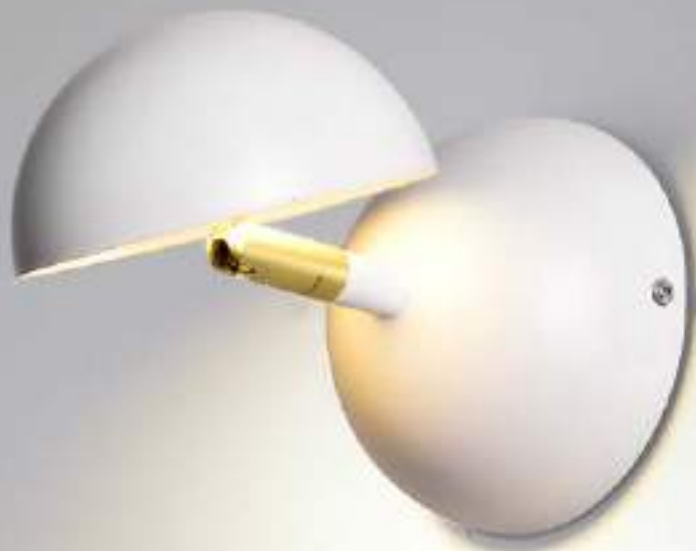

PY6

Mushroom

Luxury enjoyment series

PY6-3762