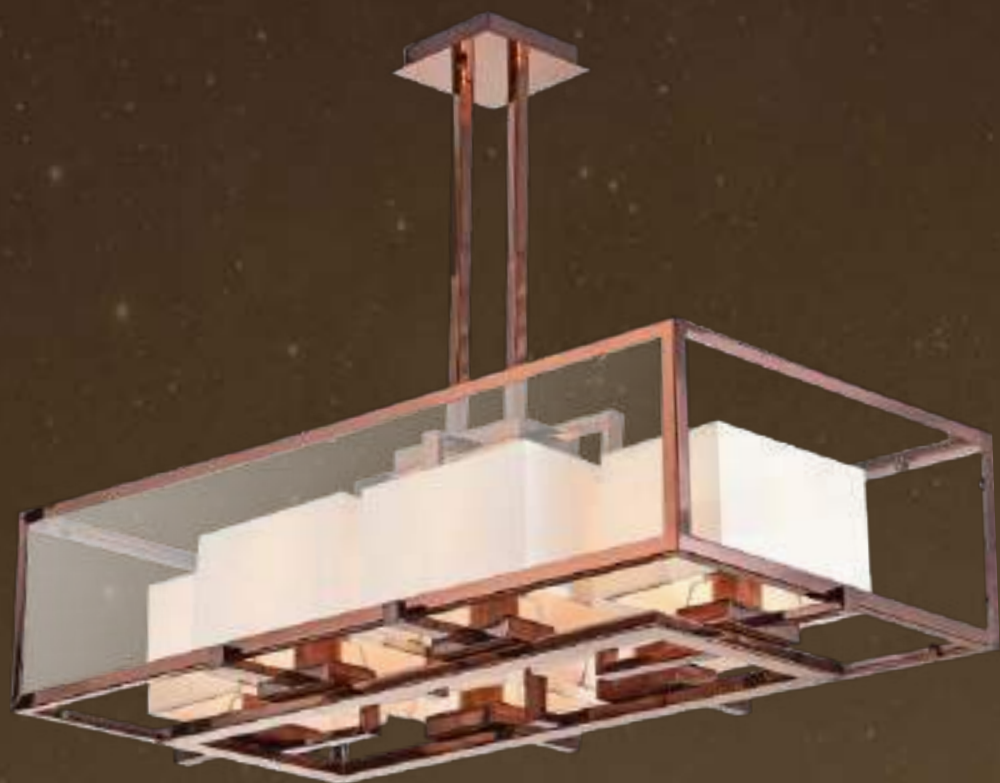

■ PY6-2211 75000
Ø530 H1100mm
G9 x 12 另計
鋼材 水晶 線長1000mm

■ PY6-2212 12000
W70 H330 D270mm
G9 x 2 另計
鋼材