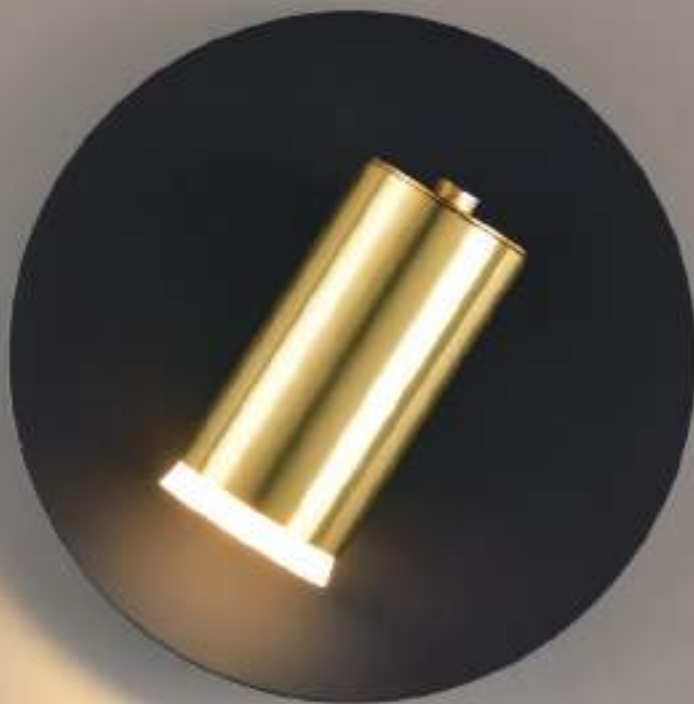

TRUE COLORS

156

■ **T7156-1** 18000

Ø220 D110mm

附贈 E27 LED 5W x 1

鋼材 鋁材

可左右轉