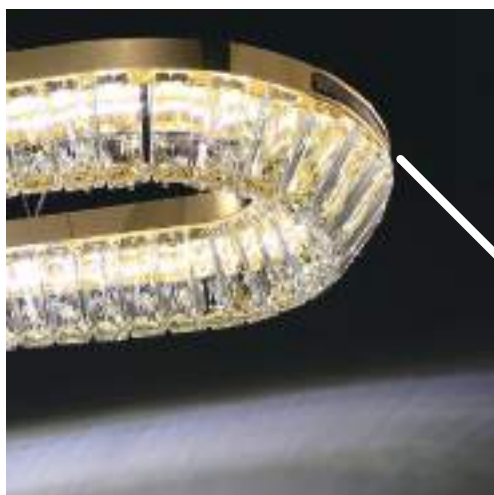

018

true colors

■ **T7018-1** 380000

L1200 W350 H100mm

附 LED 65W

可分段切换光色 3000K /4000K /6000K

鋼材 金色 水晶