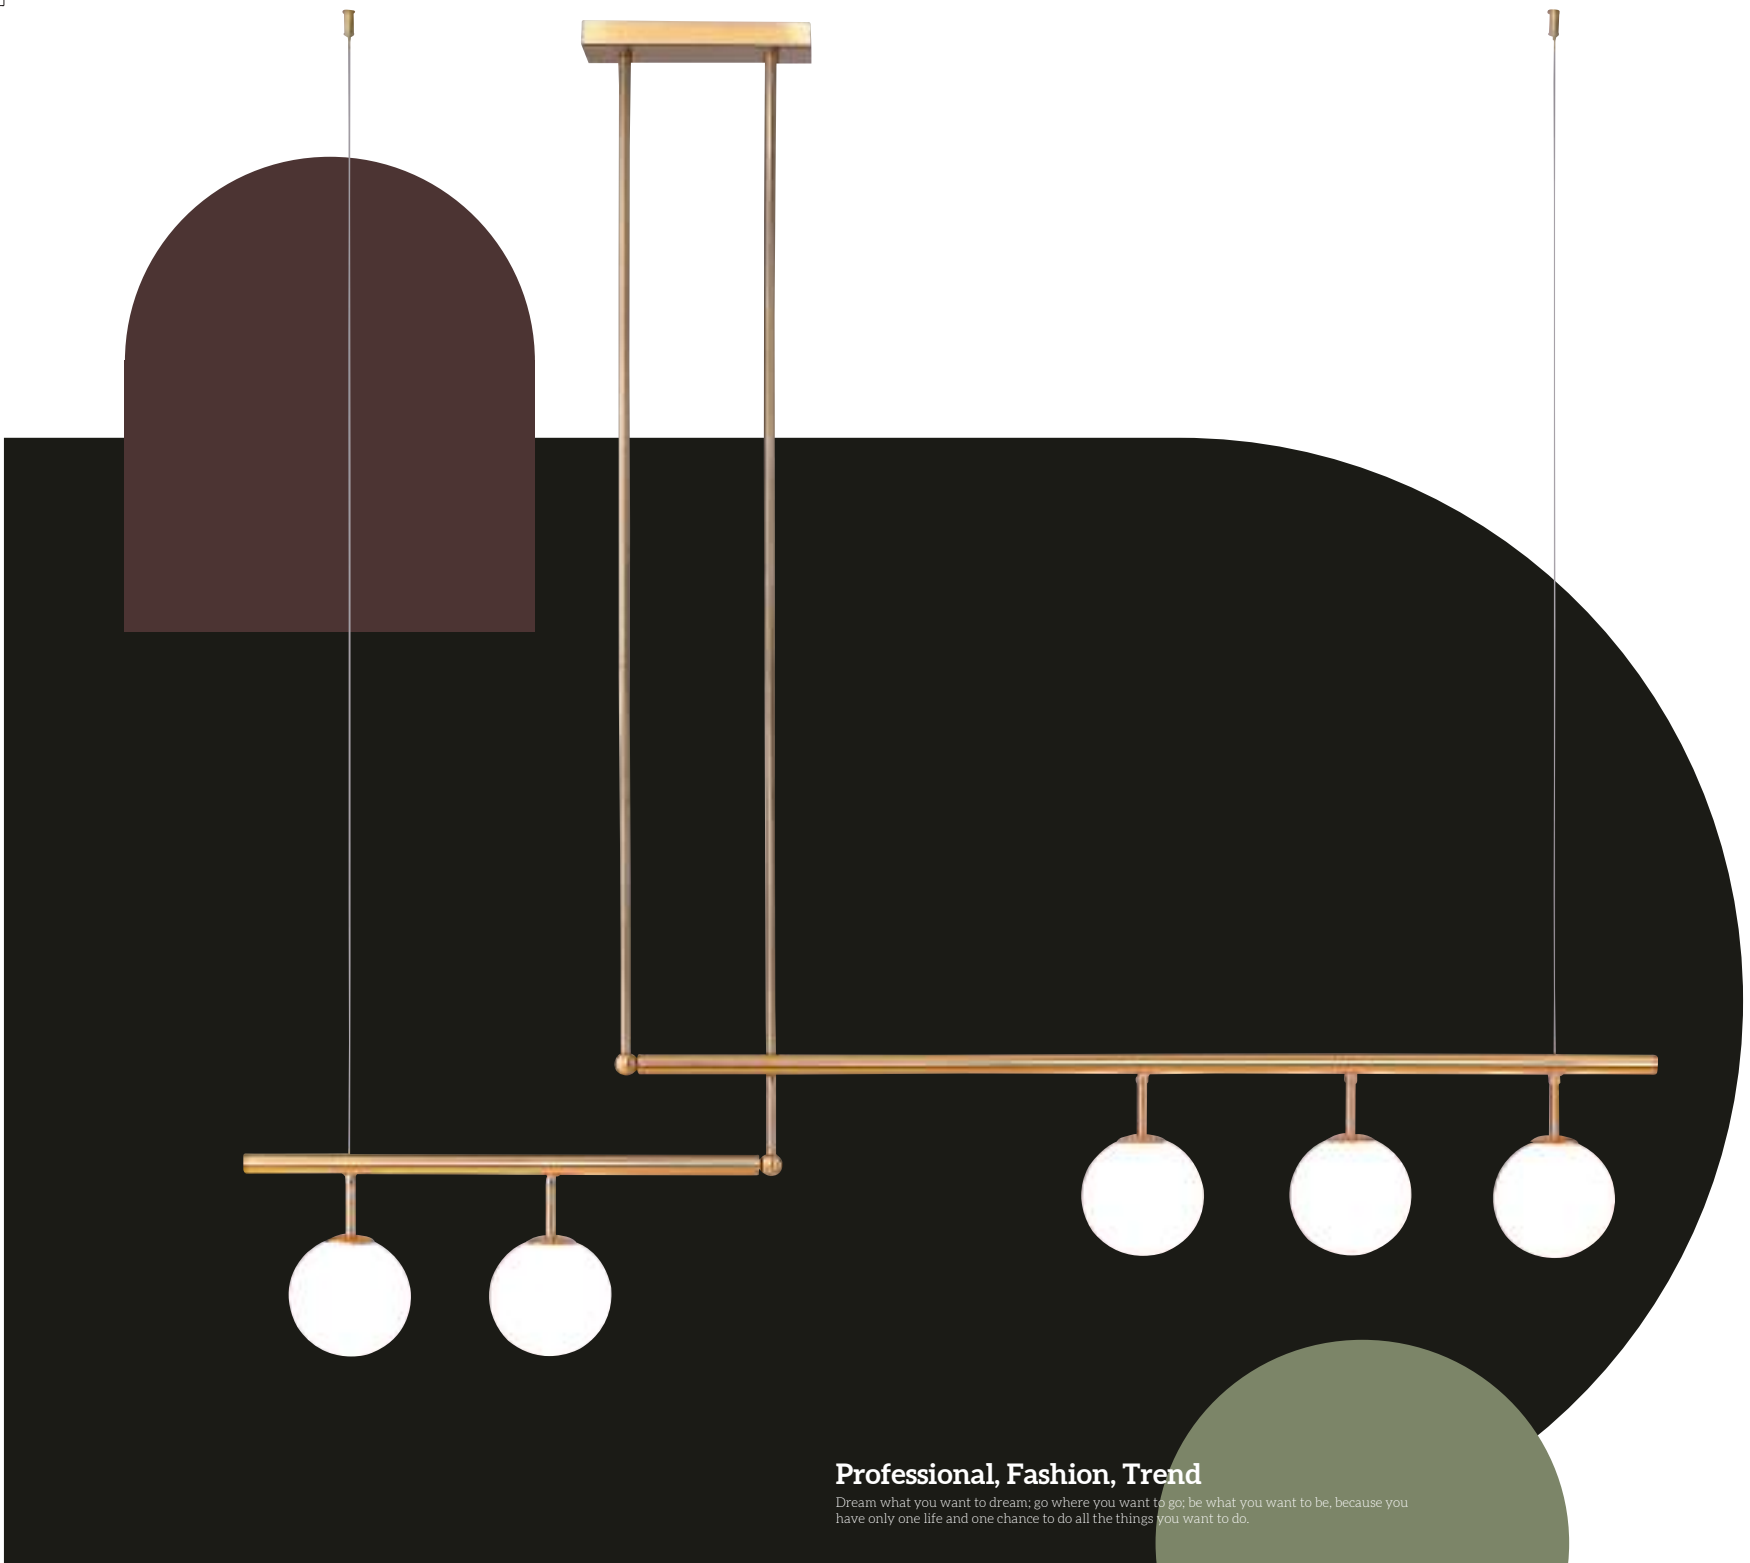

**F-2063-1 110000**

L1180 H130 W50mm 線長 1000mm  
LED 20W 3000K

銅

**Professional, Fashion, Trend**

Dream what you want to dream; go where you want to go; be what you want to be, because you have only one life and one chance to do all the things you want to do.