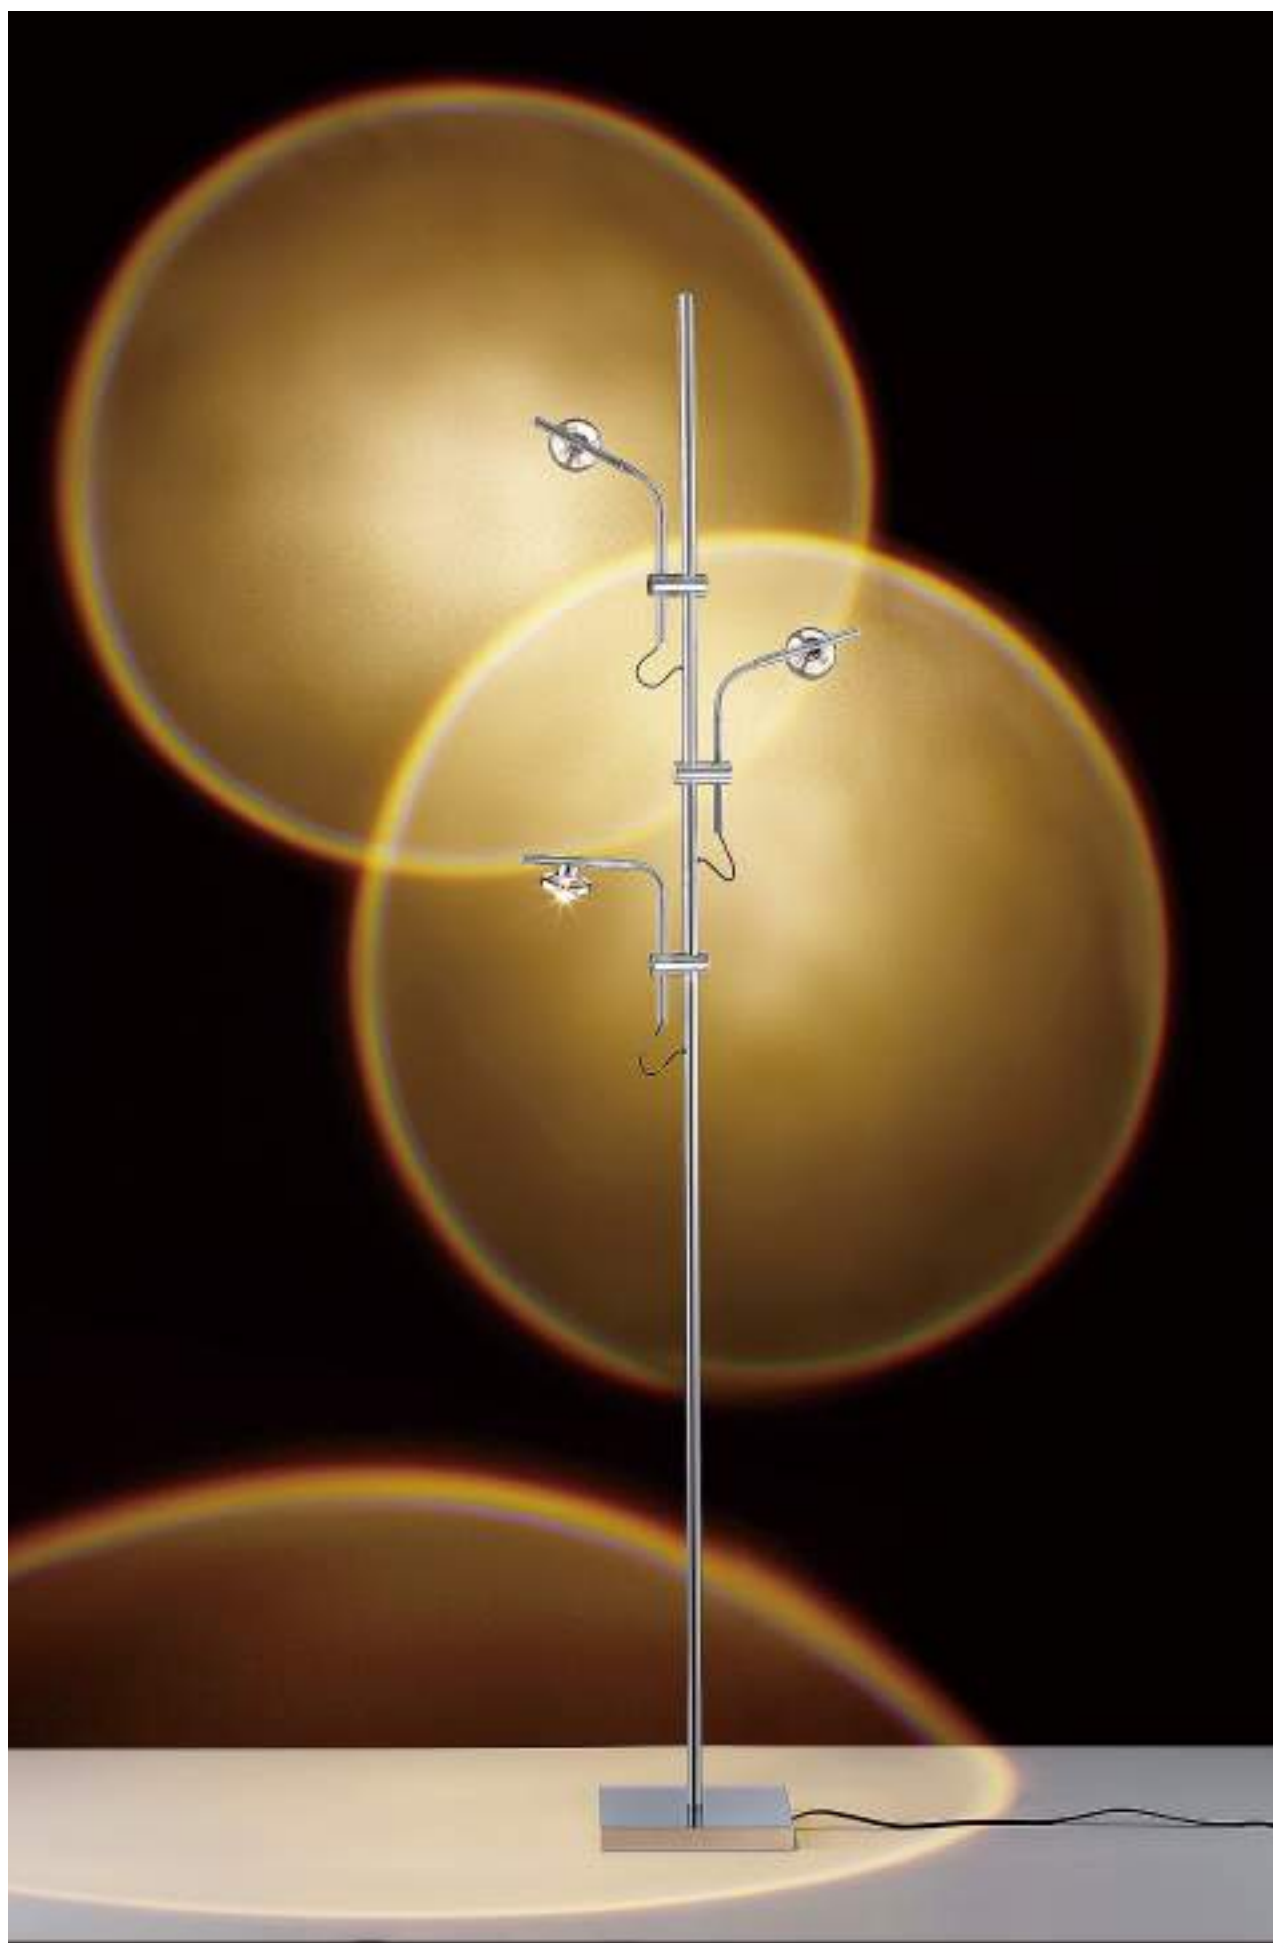

Falo

Professional
catalog

F-2216-1 98000

Φ380 H1630mm

LED 3W

鋼材、鋁材、內置濾片可更換顏色

Falo Catalog 216