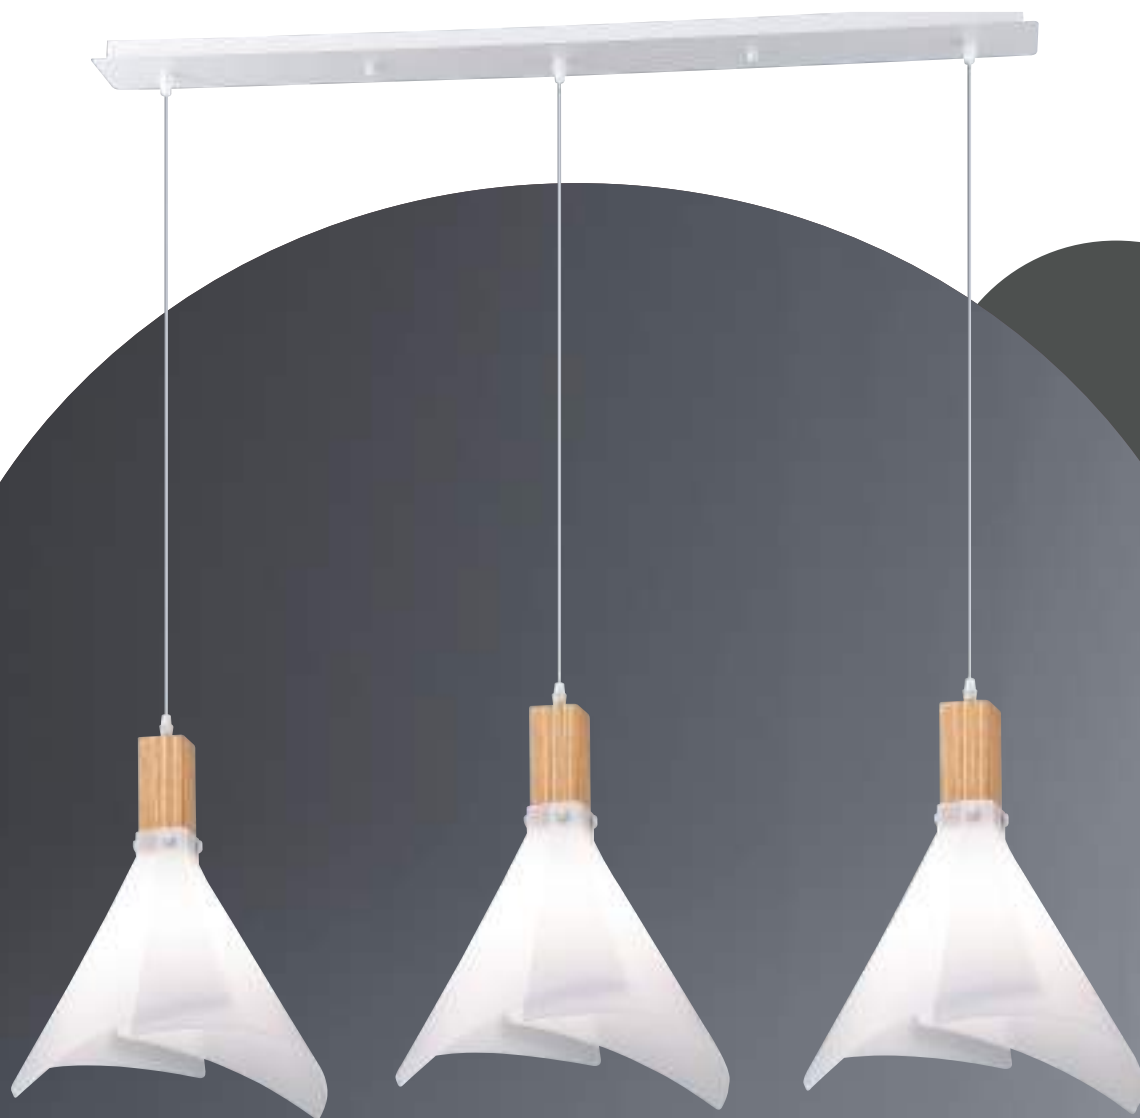

Falo

Professional
catalog

F-2072-1 42000

W1180 H500 D350mm 線長 1000mm

E27 X 3 另計

壓克力、原木

Falo Catalog 072