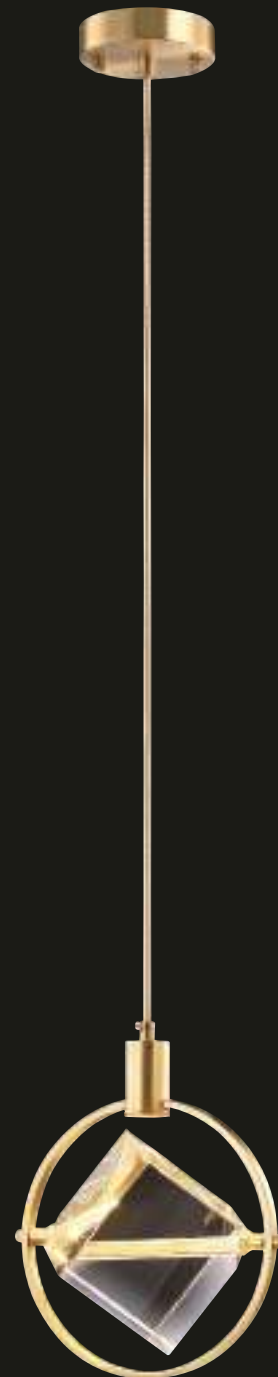

F-2125-2 55700

Φ210 H260mm 線長 1000mm
LED 7W 3000K
銅、水晶、可上下旋轉