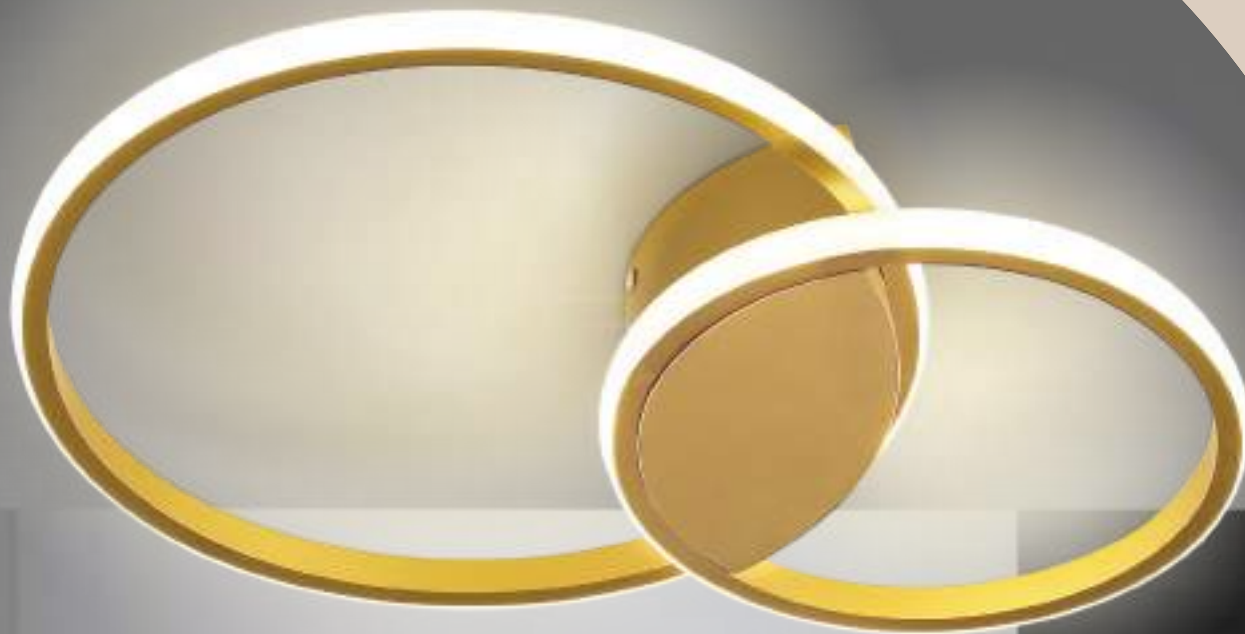

Professional, Fashion, Trend

Dream what you want to dream; go where you want to go; be what you want to be, because you have only one life and one chance to do all the things you want to do.

F-2096-1 34300

L490 W360 H80mm

LED 36W 三色變光

鋼材