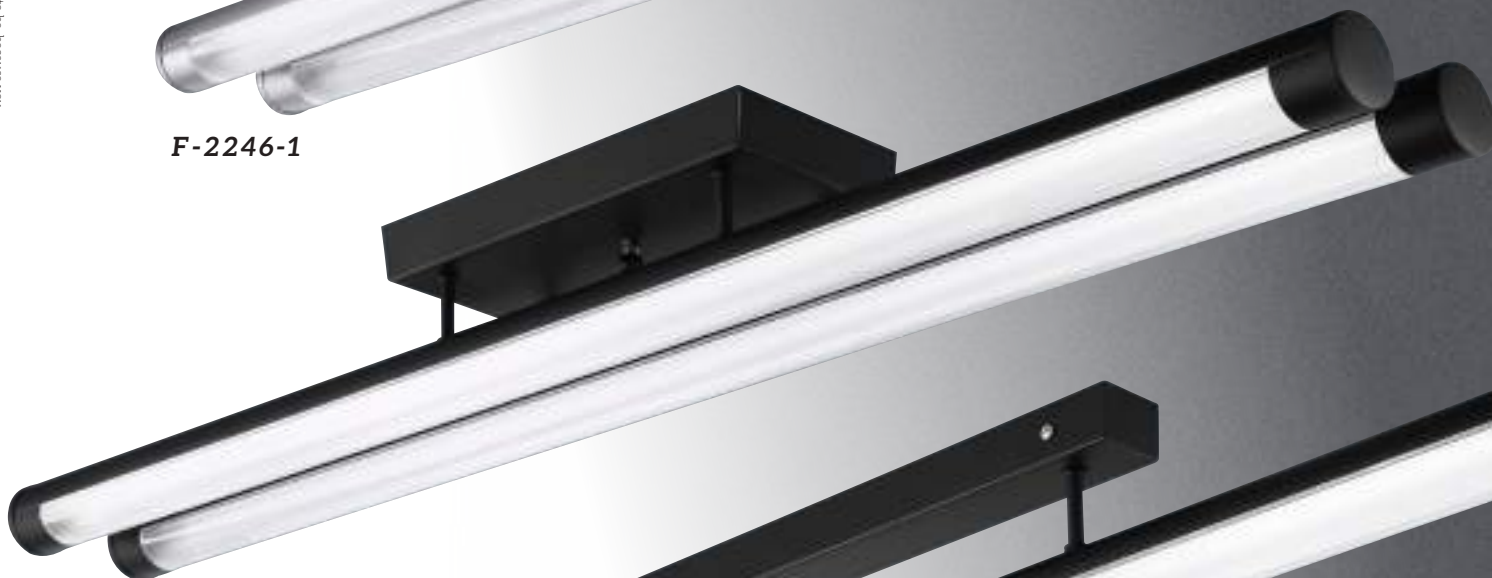

Professional, Fashion, Trend
Dream what you want to dream; go where you want to go; be what you want to be, because you have only one life and one chance to do all the things you want to do.

F-2246-2

F-2246-1 28600

W140 H185 L1235mm
T8 4 尺 LED 燈管 X 2 另計
鋁合金、PC 罩

F-2246-2 28600

W140 H185 L1235mm
T8 4 尺 LED 燈管 X 2 另計
鋁合金、PC 罩

F-2246-3 20000

W55 H185 L1235mm
T8 4 尺 LED 燈管 X 1 另計
鋁合金、PC 罩