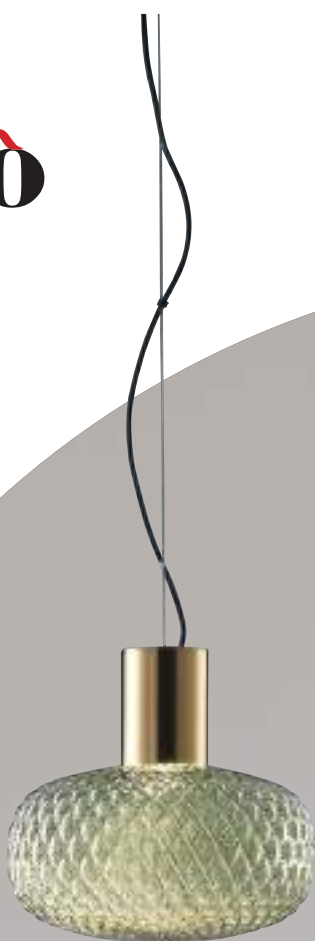

Falò

Professional, Fashion, Trend

Dream what you want to dream, go where you want to go, be what you want to be, because you have only one life and one chance to do all the things you want to do.

F-2116-1